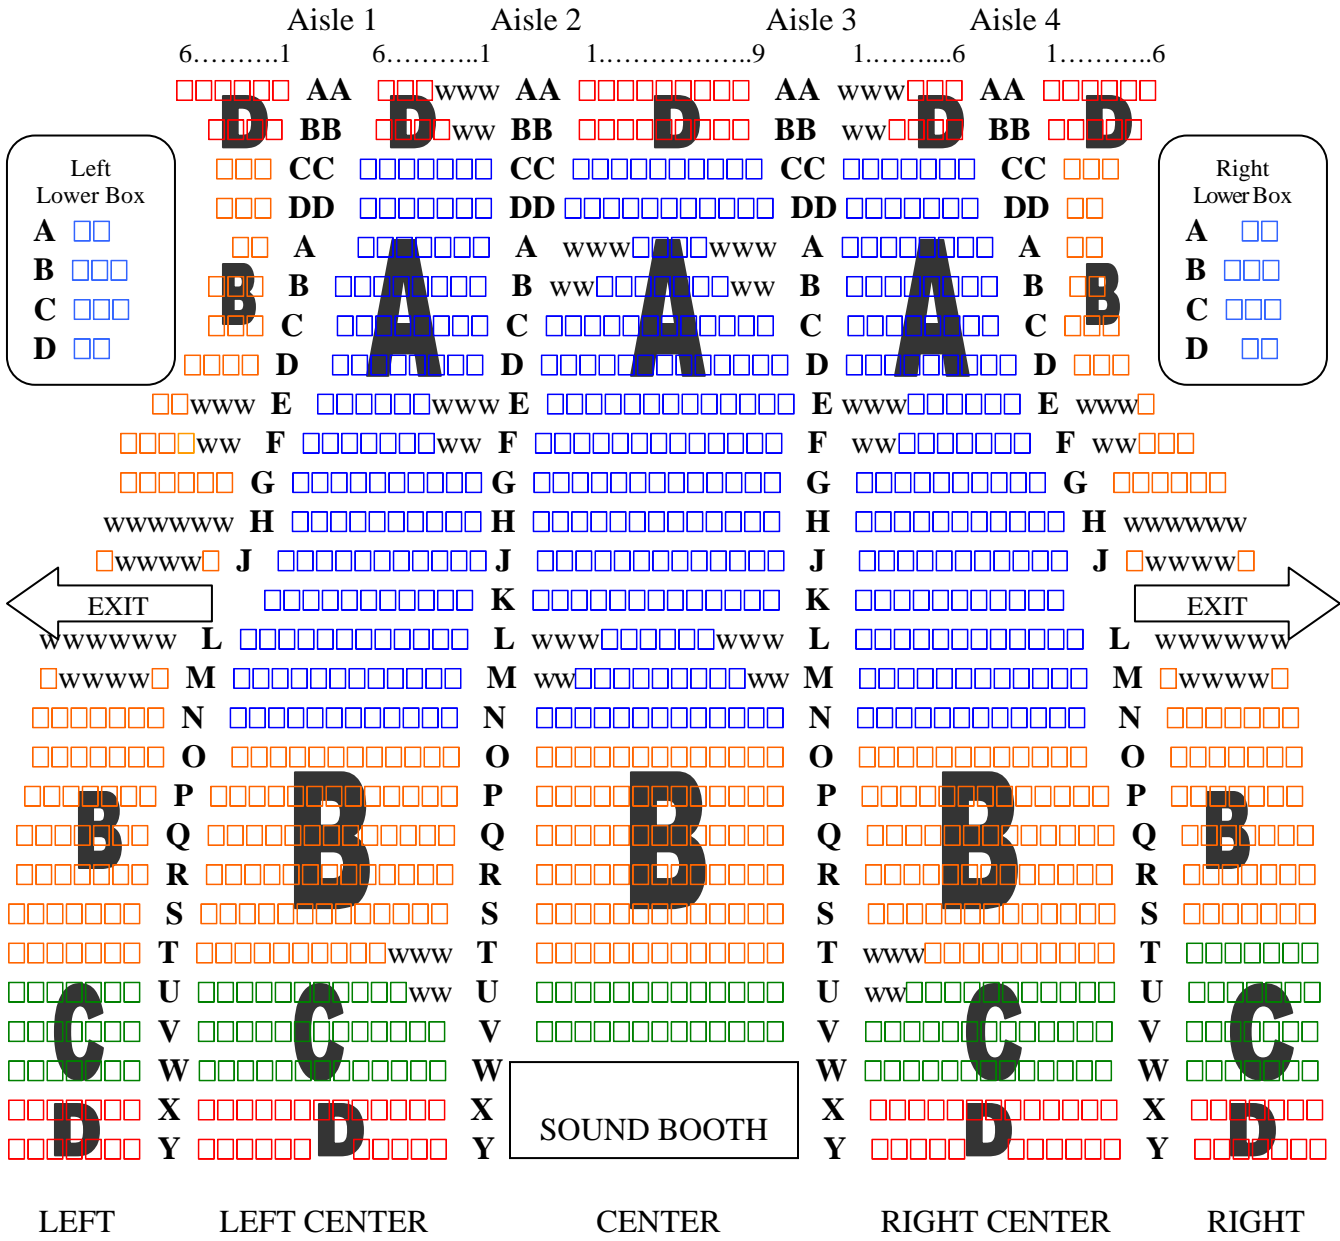

Morris Performing Arts Center South Bend Symphony Orchestra Orchestra and Main Floor Seating

.....STAGE.....

ORCHESTRA

LEFT LEFT CENTER CENTER RIGHT CENTER RIGHT

W= Wheelchair accessible seating

Morris Performing Arts Center South Bend Symphony Orchestra Upper Seating

.....STAGE.....

MEZZANINE

1st BALCONY

2nd BALCONY

3rd BALCONY